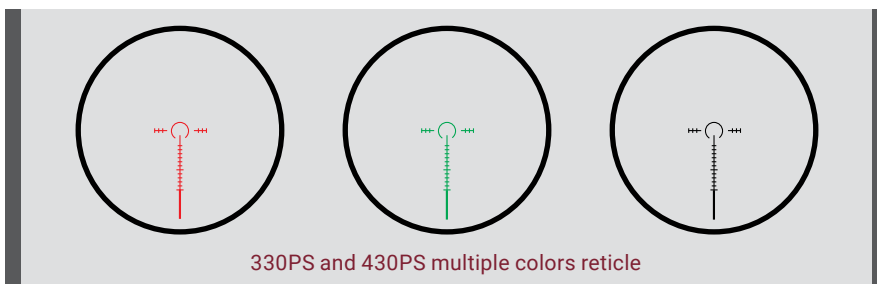

SPECIFICATIONS

	330PS	430PS
Magnification	3x	4x
Objective lens diameter	27.5 mm	30 mm
FOV	6.2°	4.75°
Reticle type	Prism reticle, illuminated	Prism reticle, illuminated
Reticle Color	Red, Green	Red, Green
Turret Style	External	External
Brightness control	Mechanical 5 levels	Mechanical 5 levels
Allowed parallax at 50/100 yds	100/ ≤0.75MOA	100/ ≤0.75MOA
Diopter Adjustment	+2 ~ -2 dpt	+2 ~ -2 dpt
Exit Pupil Diameter	7.7 mm	7.7 mm
Eye relief	80 mm	80.4 mm
Point of aim shift after turret adjustment	≤1 MOA	≤1 MOA
Adjustment range	≥±25	≥±25
Click Adjustment Value	0.5 MOA ± 15%	0.5 MOA ± 15%
Point of aim shift after recoil	≤1 MOA	≤1 MOA
Shockproof	800 G	800 G
Waterproof	1.0 m / 30 Min	1.0 m / 30 Min
Nitrogen filled	Yes	Yes
Fogproof	55±3°C / 2Min	55±3°C / 2Min
Color	Black	Black
Center Height	35.6 mm	35.6 mm
Battery	One CR2032	One CR2032
Weight	489 g (1.07 lbs)	520 g (1.14 lbs)
Size	116x58x76 mm (4.5 x 2.2 x 2.9 in)	142x63x76 mm (5.5 x 2.4 x 2.9 in)

Specifications are subject to change without notice. Images are for illustration purposes only.

173 West Main Street | PO Box 962 | Springerville, AZ 85938
Tel. 928.333.4300 | Fax 480.393.4882 | info@agmglobalvision.com

www.agmglobalvision.com